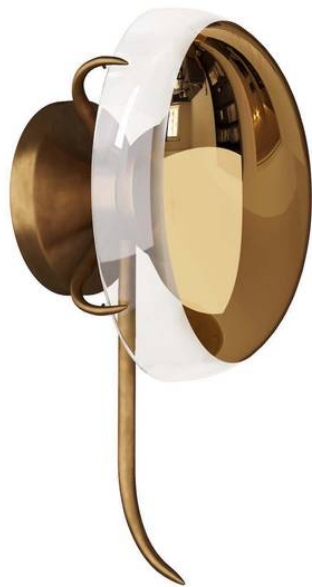

CORONA WALL SCONCE

GDDWC01
 Gold Ombre Glass
 H: 13 IN
 W: 7 IN
 D: 6 IN

Like its ceiling mounted counterpart, this glamorous sconce is sparkling jewelry for the wall! Contemporary glam with organic sensibilities... this antique brass wall sconce casts a shadow and light effect on the wall due to the gold ombre glass. Finish will vary.