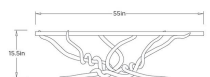

MUSCADINE COFFEE TABLE

GDFCM01

H: 16 IN

W: 54 IN

D: 32 IN

The Muscadine Coffee Table pairs refined materials with an artful, sculptural base. A smooth, white Banswara marble top offers a cool, elegant surface, while the hand-forged iron base twists and branches below, creating a sense of movement and organic intrigue. Balancing natural texture with modern craftsmanship, this coffee table brings character, contrast, and timeless appeal to any space.