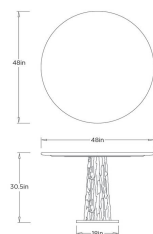

FAUN ENTRY TABLE

GDFDI01

H: 30.5 IN

Dia: 48 IN

The Faun Entry Table embraces bold contrast and tactile detail. A smooth, white Banswara marble top is grounded by a pedestal base with pronounced texture, creating a striking interplay of refined surface and organic depth. Substantial and expressive, this piece is an elevated addition to any entry space.