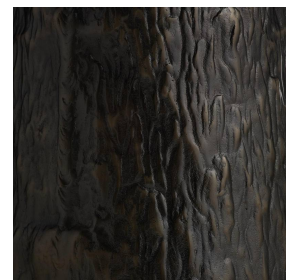

FAUN ENTRY TABLE

GDFDI01

H: 30.5 IN

Dia: 48 IN

The Faun Entry Table embraces bold contrast and tactile detail. A smooth, white Banswara marble top is grounded by a pedestal base with pronounced texture, creating a striking interplay of refined surface and organic depth. Substantial and expressive, this piece is an elevated addition to any entry space.