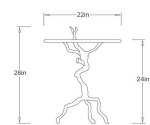

DAPHNE END TABLE

GDFEI04

H: 28 IN

Dia: 22.0 IN

The Daphne End Table makes a striking statement through its interplay of contrast and form. A smooth, round stone top is balanced by a slender metal base that twists upward in an expressive, branch-like silhouette. Thoughtfully crafted as a versatile accent, it brings visual movement, artisanal detail, and elevated character to any space.