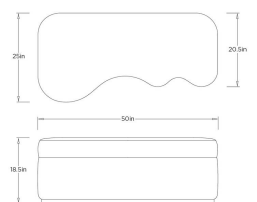

## SHOAL BENCH, RIGHT

GDFHU01

H: 18.5 IN

W: 50 IN

D: 25 IN

Inspired by the gentle curves of a shoal submerged in water, this sculptural bench brings organic flow and quiet sophistication to any space. Its softly contoured form is upholstered in plush bouclé fabric, offering rich texture and an inviting, tactile feel. Designed to function beautifully alone or with its opposite-facing piece, it works effortlessly at the foot of a bed, in an entryway, or as a statement accent in a living area—balancing comfort, artistry, and modern elegance.