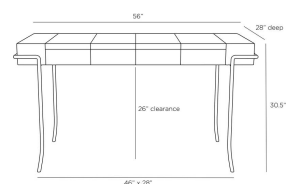

MOSQUITO DESK

GDFKI01
 Ivory
 H: 30.5 IN
 W: 56 IN
 D: 28 IN

This handsome desk is amazingly versatile. Use it as a vanity, a sofa table, a console, even a bar. Use as a pair in a dining room for serving. Small enough to use bedside as the desk in a room. The ivory vellum surface lends luxe texture to any room in the house. The blackened iron legs add contrast to the top. Finish will vary.