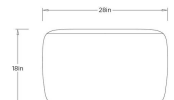

BOULDER OTTOMAN

GDFOU01

H: 18 IN

W: 28 IN

D: 20 IN

Upholstered in soft bouclé, the Boulder Ottoman's smooth curves and substantial form offer both visual weight and inviting comfort. Drawing inspiration from the rounded strength of natural boulder forms, this sculptural ottoman offers a grounded yet refined presence. Designed to pair seamlessly with the coordinating chair or stand alone as an accent, it adds versatility and quiet sophistication to the room.