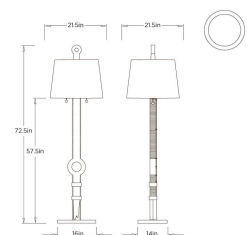

TOTEM FLOOR LAMP

GDPFI03

H: 72.5 IN

Dia: 21.5 IN

The Totem Floor Lamp pairs strong design with quiet elegance. Its ebony finished wood base has a sculptural presence, and the bronze iron shade provides soft, ambient light. Made for larger living spaces, it makes a statement while grounding the room.