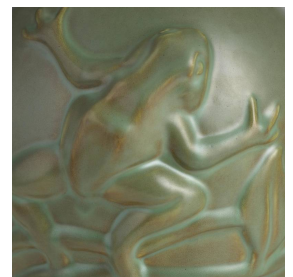

GRENOUILLE TABLE LAMP

GDPTC01-SH027

H: 27.5 IN

Dia: 16 IN

Inspired by a cherished family heirloom, this table lamp features a raised frog silhouette on a ceramic base. Its design celebrates the interplay of light and shadow, perfect for noticing the frog's subtle details as it emerges in a dimly lit room. The lamp balances organic charm with modern sensibilities, making it a thoughtful accent for both contemporary and eclectic spaces.