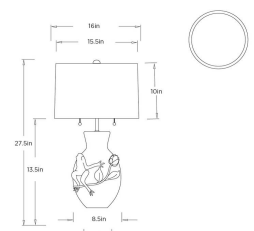

GRENOUILLE TABLE LAMP

GDPTC01-SH027

H: 27.5 IN

Dia: 16 IN

Inspired by a cherished family heirloom, this table lamp features a raised frog silhouette on a ceramic base. Its design celebrates the interplay of light and shadow, perfect for noticing the frog's subtle details as it emerges in a dimly lit room. The lamp balances organic charm with modern sensibilities, making it a thoughtful accent for both contemporary and eclectic spaces.