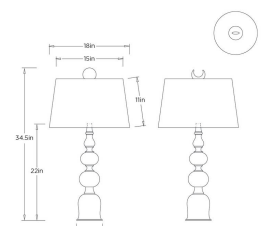

MINARET TABLE LAMP

GDPTC02-829

H: 34.5 IN

Dia: 16.5 IN

The Minaret Table Lamp reinterprets a classic silhouette with refined materials and vertical emphasis. Stacked forms of white alabaster create a sculptural column, paired with bronze iron detailing for contrast and depth. Its elongated proportions make it well suited for consoles while adding presence and balance to the space. Dual sockets with pull chains provide flexible illumination and an easy, functional detail.

GDPTC02-829 MINARET TABLE LAMP

ARTERIOS