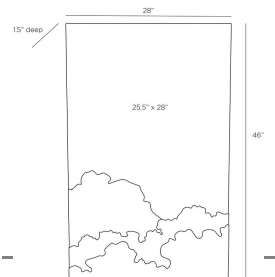

STORM CLOUDS MIRROR

GDWMI01
 Bronze
 H: 46 IN
 W: 28 IN
 D: 1.5 IN

A new mirror we just haven't seen before. The mixed metal finishes on the cloud silhouette base hold the antiqued mirror together. The low horizon line of the bronze and antique brass base leaves unencumbered reflection for the upper area. Artwork as well as a useful piece, use in a powder room or over a hallway console to magnify space and light. The mirror is fitted with a cleat for hanging. Finishes will vary.