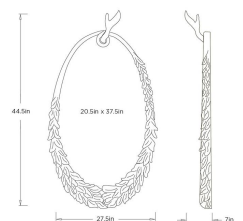

SHERWOOD MIRROR, RIGHT

GDWMI02

H: 49.5 IN

W: 27.5 IN

D: 7 IN

The Sherwood Mirror stands out with an intricately sculpted, right-facing frame that brings depth and artistry to its silhouette. The elongated oval shape is accented by layered detailing, creating a sense of movement and craftsmanship throughout the design. Striking yet versatile, it serves as a distinctive focal point while adding visual interest to any wall.

GDWMI02 SHERWOOD MIRROR, RIGHT

ARTERIOS