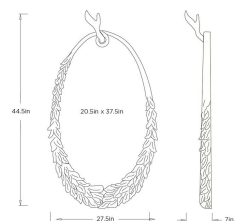

SHERWOOD MIRROR, LEFT

GDWMI05

H: 49.5 IN

W: 27.5 IN

D: 7 IN

The Sherwood Mirror stands out with an intricately sculpted, left-facing frame that brings depth and artistry to its silhouette. The elongated oval shape is accented by layered detailing, creating a sense of movement and craftsmanship throughout the design. Striking yet versatile, it serves as a distinctive focal point while adding visual interest to any wall.

GDWMI05 SHERWOOD MIRROR, LEFT

ARTERIOS