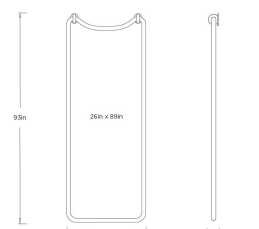

PALOMA FULL LENGTH MIRROR

GDWMI06

H: 93 IN

W: 30 IN

D: 3.5 IN

A softly rounded frame outlines the Paloma Full Length Mirror, while exposed cast brass hardware adds a touch of visual interest and structure. Ideal for the end of a large hallway, living space, or dressing room, it offers everyday function with understated character.

GDWMI06 PALOMA FULL LENGTH MIRROR ARTERIOS