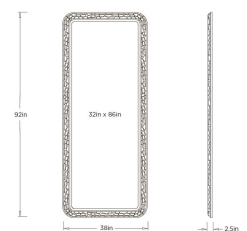

CAYMAN FULL LENGTH MIRROR

GDWMI07

H: 92 IN

W: 38 IN

D: 2.5 IN

The Cayman Full Length Mirror makes a bold statement with a highly detailed frame inspired by the distinctive patterning of crocodile skin. The textured iron border adds depth and visual interest, while the softly squared shape keeps the look balanced and versatile. It commands attention on the wall, adding striking texture and visual strength to the space.

GDWMI07 CAYMAN FULL LENGTH MIRROR

ARTERIOS