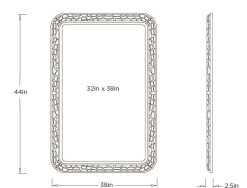

## CAYMAN MIRROR

GDWMI104

H: 44 IN

W: 38 IN

D: 2.5 IN

The Cayman Mirror makes a bold statement with a highly detailed frame inspired by the distinctive patterning of crocodile skin. The textured iron border adds depth and visual interest, while the softly squared shape keeps the look balanced and versatile. It commands attention on the wall, adding striking texture and visual strength to the space.

GDWMI104 CAYMAN MIRROR

ARTERIOS