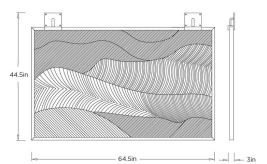

DRIFT WALL PLAQUE

GDWPI02

H: 44.5 IN

W: 64.5 IN

D: 3 IN

GDWPI02 DRIFT WALL PLAQUE ARTERIO RS

The Drift Wall Plaque brings depth and dimension through its richly textured surface and layered relief. Swift grooves sweep across the panel, catching light and creating dynamic movement throughout the cladded brass. Whether displayed on its own or layered into a gallery wall, it creates a compelling focal moment with dimensional impact.