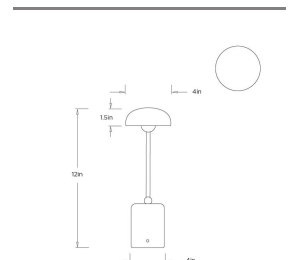

LUMI RECHARGEABLE ACCENT LAMP

PAC04

H: 12 IN

Dia: 4 IN

PAC04 LUMI RECHARGEABLE ACCENT LAMP ARTERIOS

The Lumi Rechargeable Accent Lamp is a small-scale, cordless design crafted from iron with an English bronze finish and a base featuring a subtle faux black marble decal. Its compact form makes it perfectly portable, allowing for effortless placement while bringing sophisticated warmth to offices, bedrooms, or living areas. The rechargeable lithium-ion battery provides up to 6 hours of use and fully recharges via a USB-C magnetic cable in approximately 6 hours, with an indicator light to signal when power is low.