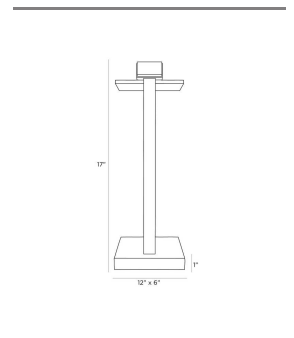

TWAIN DESK LAMP

PDC06
 Antique Brass, Steel
 H: 17 IN
 W: 12 IN
 D: 6 IN

The Twain table lamp is an example of masterful material mixing and exquisite detailing. This sleek, modern LED desk lamp is created in a L-shape silhouette, with a chattered antique brass stem and contrasting English bronze as the finish on the base. A plate of white alabaster forms a diffuser, casting soft surface illumination. The knurled, antique brass dimmer knob rests atop the base, adding embellishment and grip. Finish will vary.