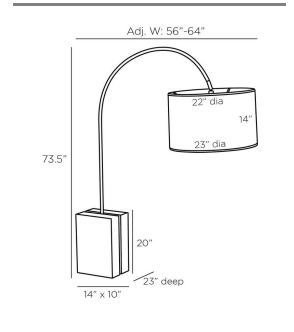

BALI FLOOR LAMP

PFC13-SH034  
 Antique Brass, Walnut  
 Wood  
 H: 73.5 IN  
 D: 23 IN

A whimsical mix of materials adds impact to the modern floor lamp. A substantial base of walnut finished rubberwood is punctuated with bolts of antique brass. From its arching brass arm, a drum-shaped shade of white linen perfectly diffuses the light, making the Bali a sophisticated choice for any space. Finished with a black cloth cord. Full-range dimmer. Shade hangs on a pivot. Finish will vary.