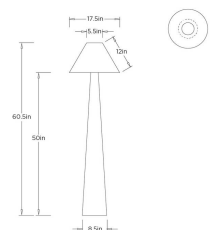

CHANELL FLOOR LAMP

PFC26

H: 60.5 IN

Dia: 17.5 IN

The Chanell Floor Lamp balances a slender, marble-inspired column with a softly tapered antique brass shade for a refined play of contrast and proportion. Its elongated silhouette adds quiet drama, while warm metal accents lend timeless appeal. Finished with antique brass hardware and a taupe cloth cord, this sculptural floor lamp brings understated luxury to living spaces, bedrooms, or hallways.