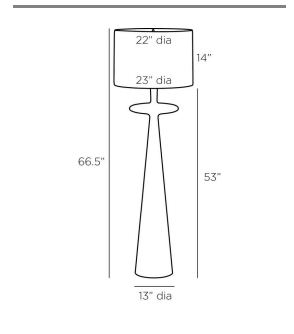

PUTNEY FLOOR LAMP

PFI04-SH031

Antique Brass, Cast  
Aluminum

H: 66.5 IN

Dia: 23.0 IN

Inspired by the Putney lamp, we created a large-scale version. From each direction, its silhouette reveals three stacked rounded forms—a cylinder, a disc, and an elongated tapered coin base. Showcasing angular composition and balance, it has a mid-century feel with an updated take on the style via its cast aluminum in an antique brass finish. Topped with an off-white linen shade with off-white cotton lining. Clear silver cord and three-way rotary switch. Finish will vary.