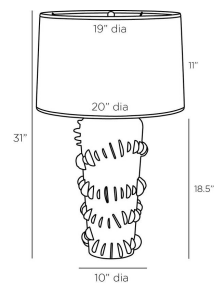

BEATRIX TABLE LAMP

PTC11-SH021  
 Ivory Crackle, Ceramic  
 H: 31 IN  
 Dia: 20.0 IN

Inspired by the free-form lines of aquatic plants and natural coral, the Beatrix is crafted of ivory ceramic with a crackle finish. Hand-applied "fins" add textural interest to the base, while its ivory drum shade is detailed with a matching ceramic finial. Antique brass hardware, clear silver cord, and three-way rotary switch. Finish will vary.