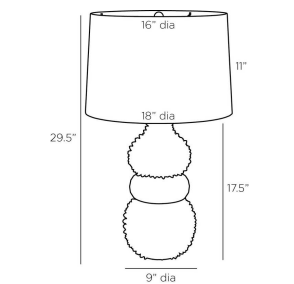

BASILIO TABLE LAMP

PTC13-SH024  
 Ivory Crackle, Ceramic  
 H: 29.5 IN  
 Dia: 18.0 IN

Sophisticated in finish and texture, the Basilio is inspired by the spiky surface of a sea urchin. Its unconventional façade is glazed in both an ivory crackle and gunmetal ceramic with antique brass detailing. An antiqued brass support holds an ivory drum shade. Matching gunmetal ceramic finial, clear silver cord, and three-way rotary switch. Finish will vary.