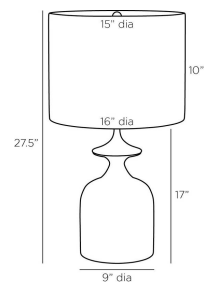

BRIDGEPORT TABLE LAMP

PTC15-SH027  
 Sand Faux Travertine  
 H: 27.5 IN  
 Dia: 16.0 IN

Inspired by the shape of a tulip, the Bridgeport is updated in a modern mix of materials. A base of faux travertine in a neutral sand shade curves elegantly to embrace an English bronze detail. Its drum shade of off-white linen with off-white cotton lining is anchored with a matching sphere of English bronze. Taupe cloth cord and three-way rotary switch. Finish will vary.