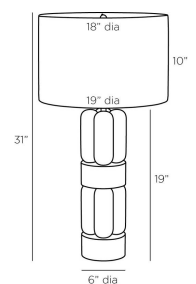

BRONSON TABLE LAMP

PTC16-SH022
 Charcoal, Ricestone
 H: 31 IN
 Dia: 19.0 IN

A play of opaque and translucent materials elevates this pillar lamp. Juxtaposing tiers of charcoal ricestone composite with smoked crystal and an eye-catching mirrored effect, its totemic shape culminates in a drum shade of white linen. Accented with antique brass hardware and a black cloth cord. Three-way rotary switch. Finish will vary.