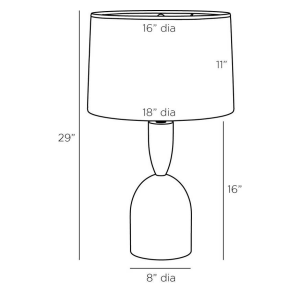

BRIGHTON TABLE LAMP

PTC24-252
 White, Alabaster
 H: 29 IN
 Dia: 18.0 IN

Geometric forms of alabaster balance atop one another to create a feminine silhouette. The Brighton's stacked base culminates in a tapered shade of off-white linen lined in matching cotton. An antique brass finished finial keeps it secure. Taupe cloth cord and three-way rotary switch. Finish will vary.