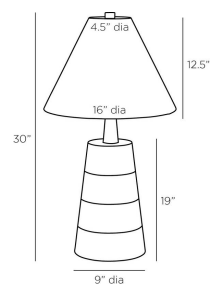

YURI TABLE LAMP

PTC27
Natural, Cork
H: 30 IN
Dia: 16.0 IN

A tapered shade and base of natural cork makes our modern Yuri authentically chic. Clean lines recall the best of contemporary design. Finished with an English bronze post, taupe cloth cord and three-way rotary switch. Finish will vary.