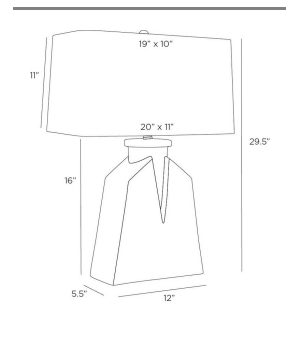

CERA TABLE LAMP

PTC28-SH040  
 Ivory Crackle, Ceramic  
 H: 29.5 IN  
 W: 20 IN  
 D: 11 IN

The tailored lines of a split-necked shirt are reflected in the ceramic base of our tapered table lamp. Glazed with an ivory crackle finish, it is topped with an ivory rectangular microfiber shade and matching ceramic finial. Antique brass hardware and clear silver cord. Finish will vary.