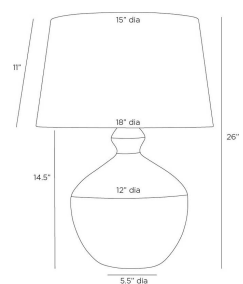

CLEMENTINE TABLE LAMP

PTC32-591
 Icy Morn, Ceramic
 H: 26 IN
 Dia: 18.0 IN

With an exaggerated base and minimized top, the Clementine is a refresh of the classic gourd lamp. The sinuous lines of this ceramic essential are glazed in a soothing, icy morn hue. Finished with a matching ceramic finial, off-white microfiber drum shade, and antique brass hardware. Clear silver cord. Finish will vary.