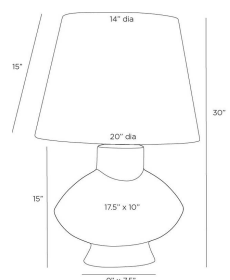

GINN TABLE LAMP

PTC33-103  
 Pebble Reactive,  
 Ceramic  
 H: 30 IN  
 Dia: 20.0 IN

Glazed in an updated finish, the Ginn's pebble reactive glaze results in a one-of-a-kind fixture. A brown irregular drip line highlights the irregular urn shape and is even more impactful when illuminated. This ceramic vessel is finished in an off-white linen drum shade and antique brass hardware with a matching ceramic finial. Clear silver cord. Finish will vary.