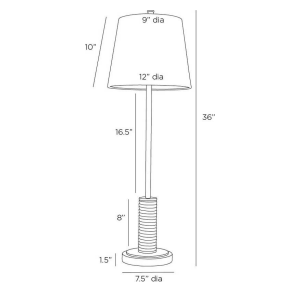

CONWAY LAMP

PTC36
 English Bronze, Steel
 H: 36 IN
 Dia: 12.0 IN

Fine cognac leatherworking and a taller silhouette makes the Conway ideal for a gentleman's lounge, console, or buffet. Both masculine and modern, this English bronze frame is anchored to a base of white marble for a sophisticated contrast. White linen drum shade and taupe cloth cord.