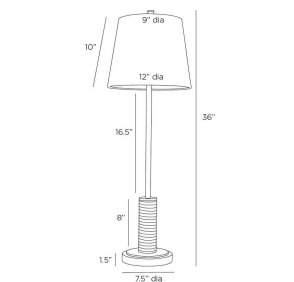

CONWAY TABLE LAMP

PTC36
 English Bronze, Steel
 H: 36 IN
 Dia: 12.0 IN

Fine cognac leatherworking and a taller silhouette makes the Conway ideal for a gentleman's lounge, console, or buffet. Both masculine and modern, this English bronze frame is anchored to a base of white marble for a sophisticated contrast. White linen drum shade and taupe cloth cord.