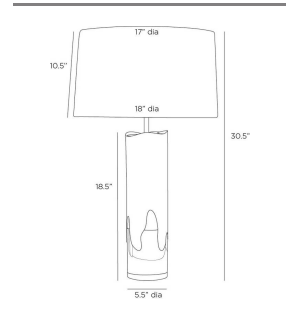

EQUINOX TABLE LAMP

PTC46-SH049
 Clear, Crystal
 H: 30.5 IN
 Dia: 18.0 IN

The alchemy of melted metal in one sleek column lamp. Crystal is adorned in flowing antique brass, with an undulating edge that draws the eye. Matching antique brass hardware and off-white microfiber drum shade.