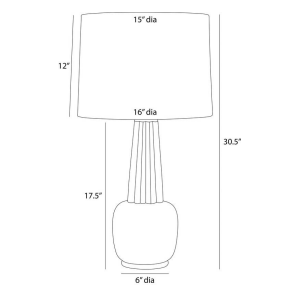

ARLINGTON TABLE LAMP

PTC60-673
 Ivory Ceramic
 H: 30.5 IN
 Dia: 16.0 IN

A new finish for a traditional favorite. The porcelain Arlington features an elongated ribbed neck that towers over a rounded base. The ivory finish accentuates its feminine frame. Topped with an off-white linen drum shade lined in off-white cotton and matching porcelain finial. Finish will vary.