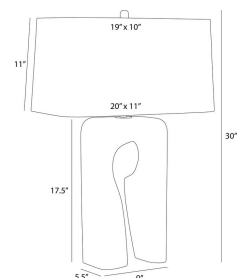

KAMORA TABLE LAMP

PTC63-SH044  
 Faux Travertine  
 H: 30 IN  
 W: 20 IN  
 D: 11 IN

A sculptural form of sand faux travertine makes an artful base. This style's organic keyhole cutout plays with positive and negative space to lend an edge to any tabletop. Finished with bronze steel hardware, a rectangular ivory microfiber drum shade lined in off-white cotton and a matching faux travertine finial. Finish will vary.