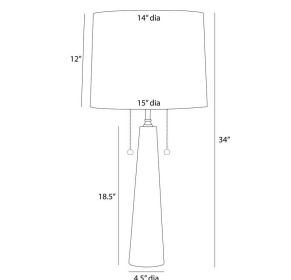

SIDNEY LAMP

PTC65-711
 Travertine
 H: 34 IN
 Dia: 15.0 IN

A twist on our classic table lamp, our conical style is crafted of natural travertine stone. Bronze steel hardware and double bronze on/off pull chains juxtapose the organic material of the base. Topped with a bronze sphere finial and an off-white microfiber drum shade lined with off-white cotton. Finish will vary.