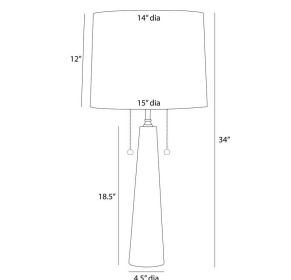

SIDNEY TABLE LAMP

PTC65-711
 Travertine
 H: 34 IN
 Dia: 15.0 IN

A twist on our classic table lamp, our conical style is crafted of natural travertine stone. Bronze steel hardware and double bronze on/off pull chains juxtapose the organic material of the base. Topped with a bronze sphere finial and an off-white microfiber drum shade lined with off-white cotton. Finish will vary.