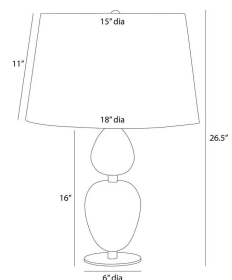

AUBREY TABLE LAMP

PTC66-829
 Antique Brass, Gray
 Flower Marble, Black
 Marble
 H: 26.5 IN
 Dia: 18.0 IN

Defined by architectural elements and natural materials, the Aubrey is a showpiece. Even more so in our new combination of gray flower and black marble. Ovoid forms elevate the sleek frame of antique brass-plated steel and matching rounded base. Topped with an off-white linen shade lined in off-white cotton and an antique brass steel sphere finial. Finish will vary.