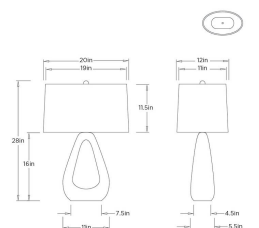

NATHAN TABLE LAMP

PTC70-194
 Glacier Swirl, Resin
 H: 28 IN
 W: 20 IN
 D: 12 IN

This cast resin lamp showcases a sculptural form with a glacier swirl finish that adds depth and visual intrigue. Perfect for a console, den, or office, it features antique brass-plated steel hardware and a matching resin sphere finial, topped with a textural oval drum shade of off-white linen lined in cotton. Finish will vary

PTC70-194 NATHAN LAMP ARTERIO RS