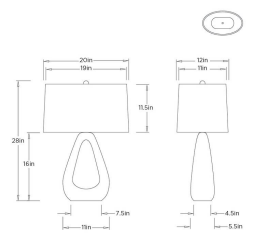

NATHAN LAMP

PTC70-194
 Glacier Swirl, Resin
 H: 28 IN
 W: 20 IN
 D: 12 IN

This cast resin lamp showcases a sculptural form with a glacier swirl finish that adds depth and visual intrigue. Perfect for a console, den, or office, it features antique brass-plated steel hardware and a matching resin sphere finial, topped with a textural oval drum shade of off-white linen lined in cotton. Finish will vary

PTC70-194 NATHAN LAMP ARTERIOS