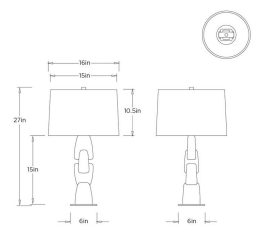

TOR TABLE LAMP

PTC75-SH065

H: 27 IN

Dia: 16 IN

Defined by a bold, totemic silhouette, the Tor Table Lamp features a stacked ceramic form with rich, dimensional texture. Its sculptural profile adds balance and visual weight, evoking ancient artistry through a modern lens. This statement lamp brings grounded character and architectural interest to living spaces, bedrooms, or studies.