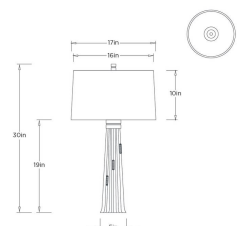

FOLLIES TABLE LAMP

PTC76-SH067

H: 30 IN

Dia: 17 IN

The Follies Table Lamp features cascading strands of ivory silk that creates a soft, rhythmic silhouette. The elongated form brings motion and tactile depth to the piece, catching light with subtle elegance. A fashion-forward table lamp that adds graceful texture and understated drama to living spaces or bedrooms.