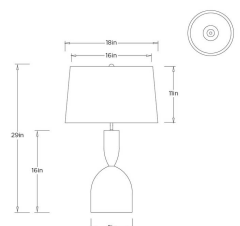

BRIGHTON TABLE LAMP

PTC78-252

H: 29 IN

Dia: 18 IN

Balancing stacked geometric forms; the Brighton Table Lamp presents a sculptural silhouette carved from slate blue marble. The extended proportions create a sense of lift and elegance, while the stone's soft veining adds natural depth and variation. A refined table lamp that brings architectural poise and understated femininity to interior spaces.

PTC78-252 BRIGHTON TABLE LAMP

ARTERIOS