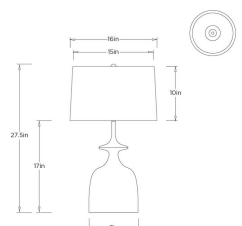

PTC79-SH027

H: 27.5 IN

Dia: 16 IN

PTC79-SH027 BRIDGEPORT TABLE LAMP

ARTERIOS