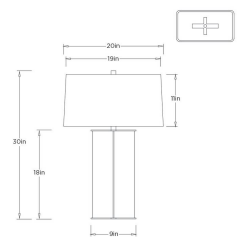

LYON TABLE LAMP

PTC80-SH063

H: 30 IN

W: 20 IN

D: 11 IN

Anchored by a vertically extended form, the Lyon Table Lamp pairs architectural structure with the dramatic beauty of Rosso Levanto marble. A richly veined marble slab is framed in dark steel, creating a striking interplay of weight, line, and proportion. Sculptural and commanding, this table lamp brings refined strength and timeless presence to living spaces or entryways.