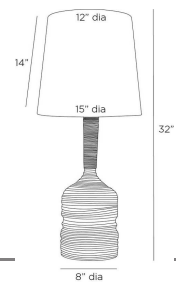

## FONTANA TABLE LAMP

PTE12-211  
White, Porcelain  
H: 32 IN  
Dia: 15.0 IN

Ridged and grooved throughout its towering form, our white porcelain lamp has the resonant form of hand-thrown pottery. A tall drum shade in off-white microfiber lined in off-white cotton punctuates the rhythmic movement of its sculptural silhouette. Antique brass-plated steel hardware and finial.