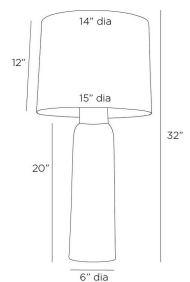

HEATHER TABLE LAMP

PTE13-SH010  
 Thundercloud,  
 Porcelain  
 H: 32 IN  
 Dia: 15.0 IN

A thundercloud finish lends an aquatic appeal to the classic porcelain table lamp. This easy-to-place form emphasizes its pleasing texture. Finished with an off-white linen drum shade lined in white cotton and polished nickel steel hardware. Finish will vary.