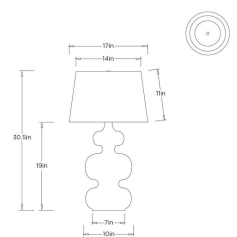

NOMA TABLE LAMP

PTE19-357

H: 30.5 IN

Dia: 17 IN

The ceramic Noma Table Lamp features a rhythmic, stacked silhouette finished in deep green reactive glaze. Its glossy surface shimmers with subtle tonal variations, catching the light to reveal depth and movement. Sculptural yet approachable, it adds organic elegance and a sophisticated pop of color to living rooms and bedrooms.