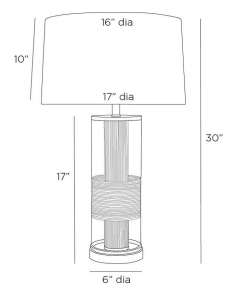

GIANNA TABLE LAMP

PTI22-580
 Clear Etched, Glass
 H: 30 IN
 Dia: 17.0 IN

Clear etched glass and vintage brass form an alluring combination on our tailored table lamp. A brass-plated iron base is surrounded by intersecting etched cylinders that play with layering and transparency. An off-white microfiber drum shade lined in off-white cotton is secured with a matching finial.