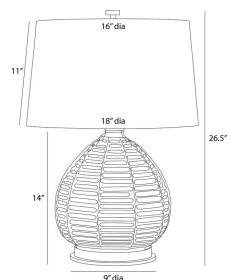

JULIETTE TABLE LAMP

PTI24-SH024
 Antique Brass, Flint
 Luster Glass
 H: 26.5 IN
 Dia: 18.0 IN

A classic gourd shape of flint luster glass is updated with a ridged texture and glimmering luster finish designed to reflect the light. Accented with antique brass hardware. Matching decorative antique brass finial and ivory microfiber drum shade lined in off-white cotton. Finish will vary.