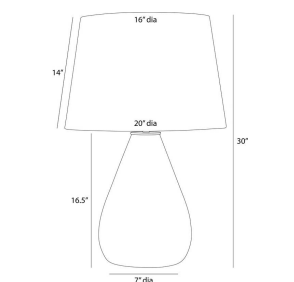

TIBER TABLE LAMP

PT125-326  
 Clear Seedy Glass  
 H: 30 IN  
 Dia: 20.0 IN

A seedy glass vase is mouth-blown to create its clear, minimalist features, which are further highlighted when the lamp is lit. A white linen drum shade lined in white cotton complements the Tiber's large-scale, sleek formation. Topped with antique brass hardware and a clear glass ball finial on an antique brass base. Finish will vary.